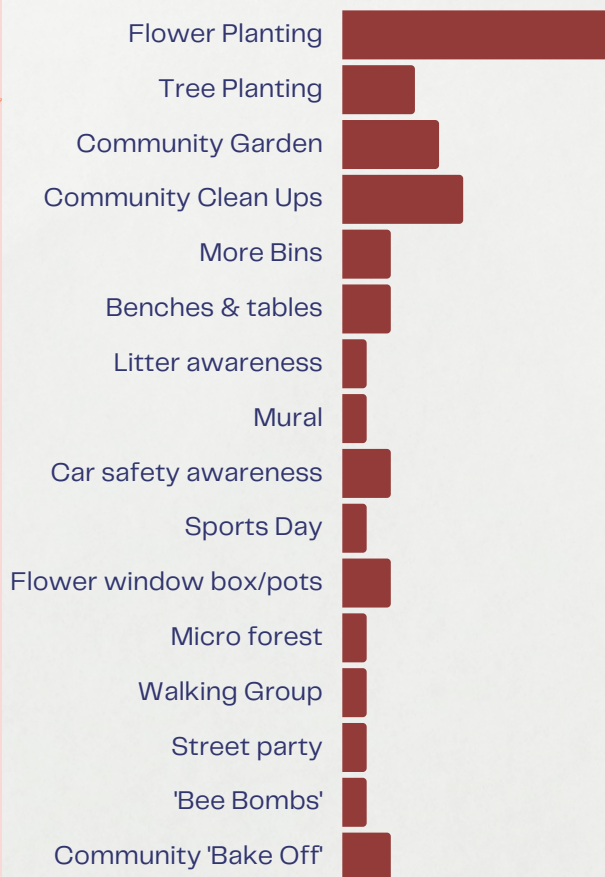

Community initiatives

How would you like to improve your scheme?