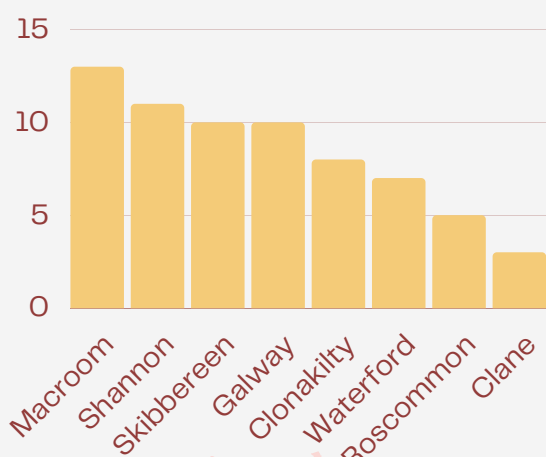

## THE RESULTS

67 Resident responded to the survey in January 2022

### Which scheme do you live in?