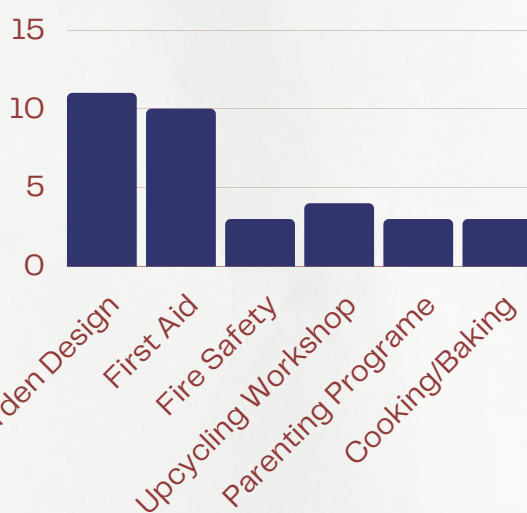

### What type of creative hobbies or interests do you have?

- Kite Making
- Jewelry making
- Lego challenges
- Poetry/song writing
- photography
- Dance
- Sewing/designing
- Baking
- Astronomy
- Printmaking

### End of year bonus voucher

How many residents had used their voucher by January?

Which voucher shall we issue for 2022?

### What Type of Training would you like this year?

- Fitness challenges
- Bike safety
- Basic self defense
- Interior design
- biodiversity
- Flower Arranging
- DIY
- Money Saving/budgeting
- cleaning tips
- Mental health workshop
- How to use a Defibrillator